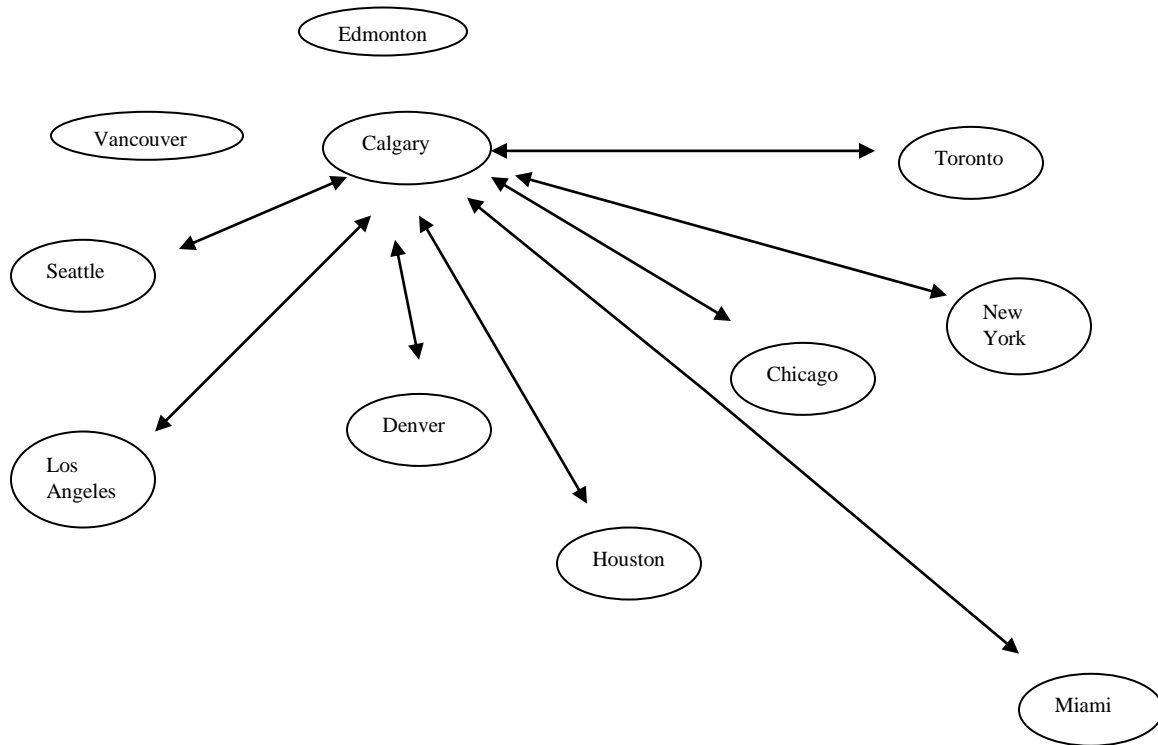

Regular Weekly LTL Departures To And From All Major Centers

Here are examples of a few of the cities that we service.

We also provide outstanding transportation value between Toronto and Western Canada. From expedited LTL service to large mark LTL and TL cost conscious options.